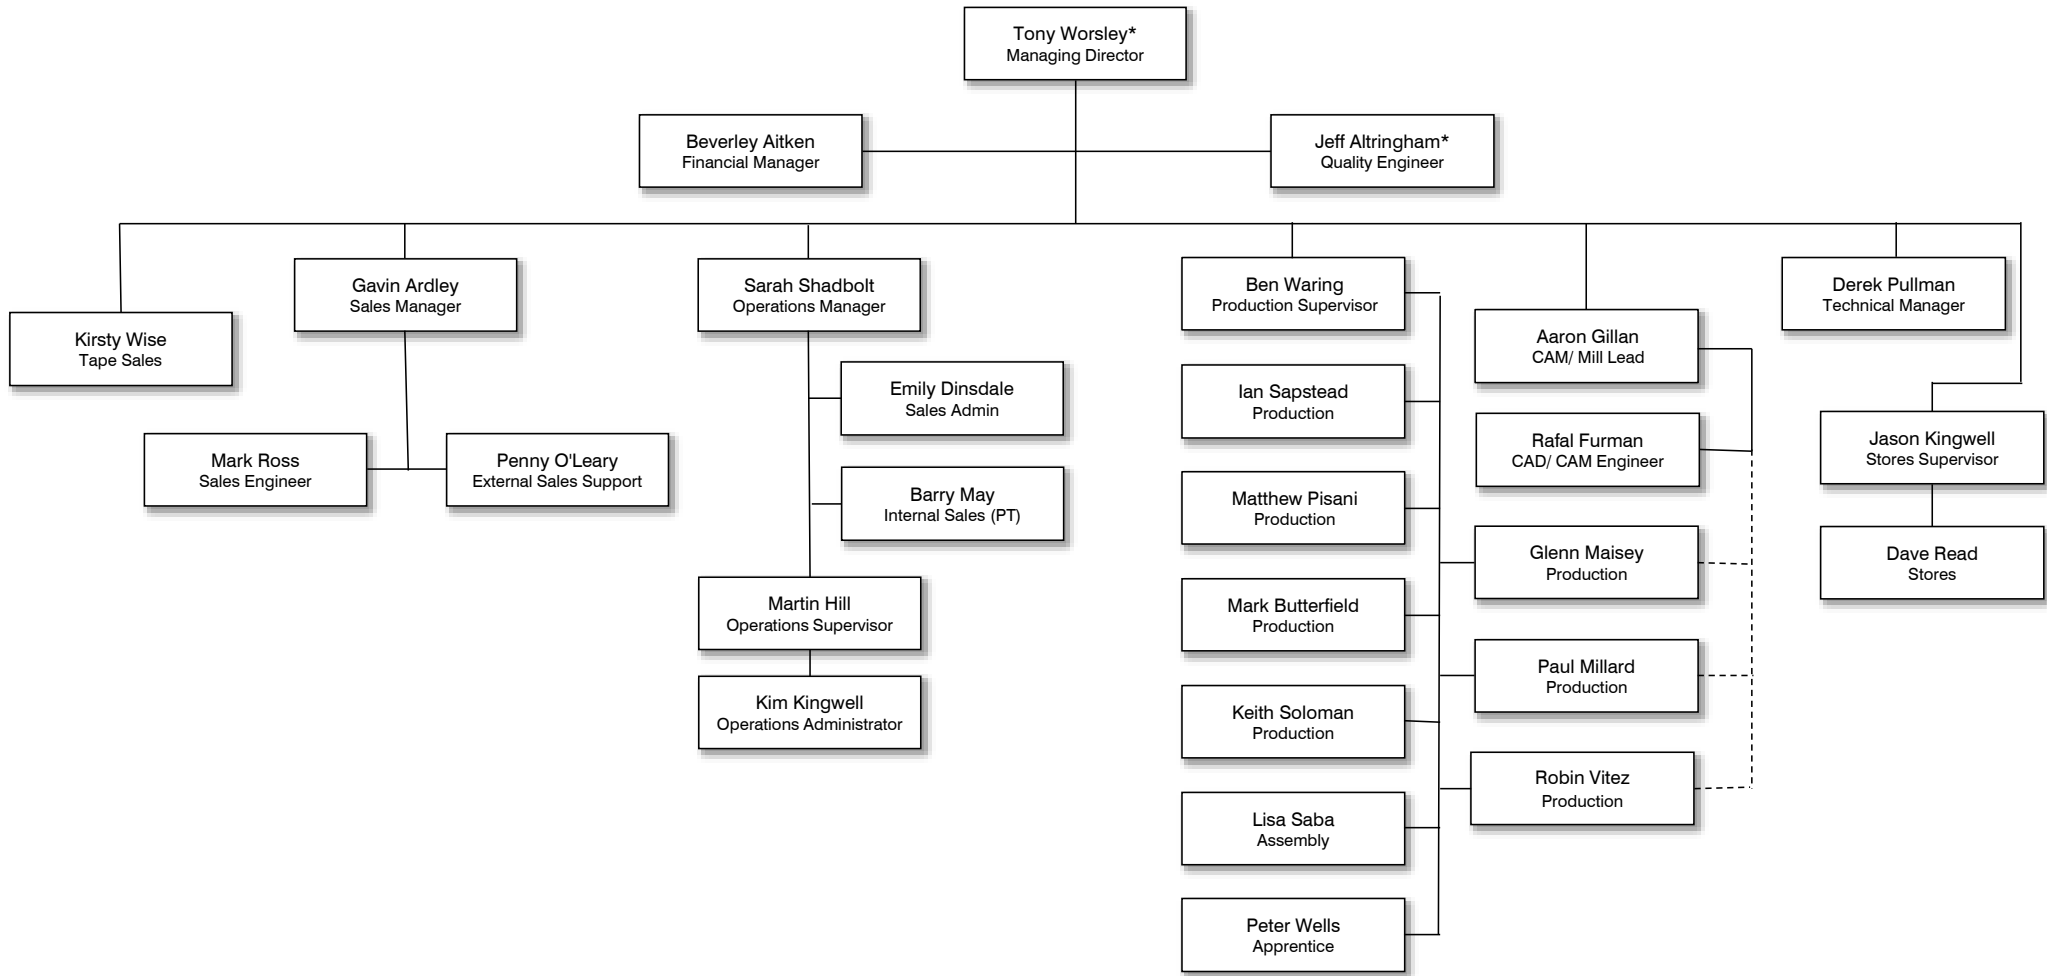

Elder Engineering (Herts) Ltd Company Structure

* Responsible for Quality

(PT) Part time